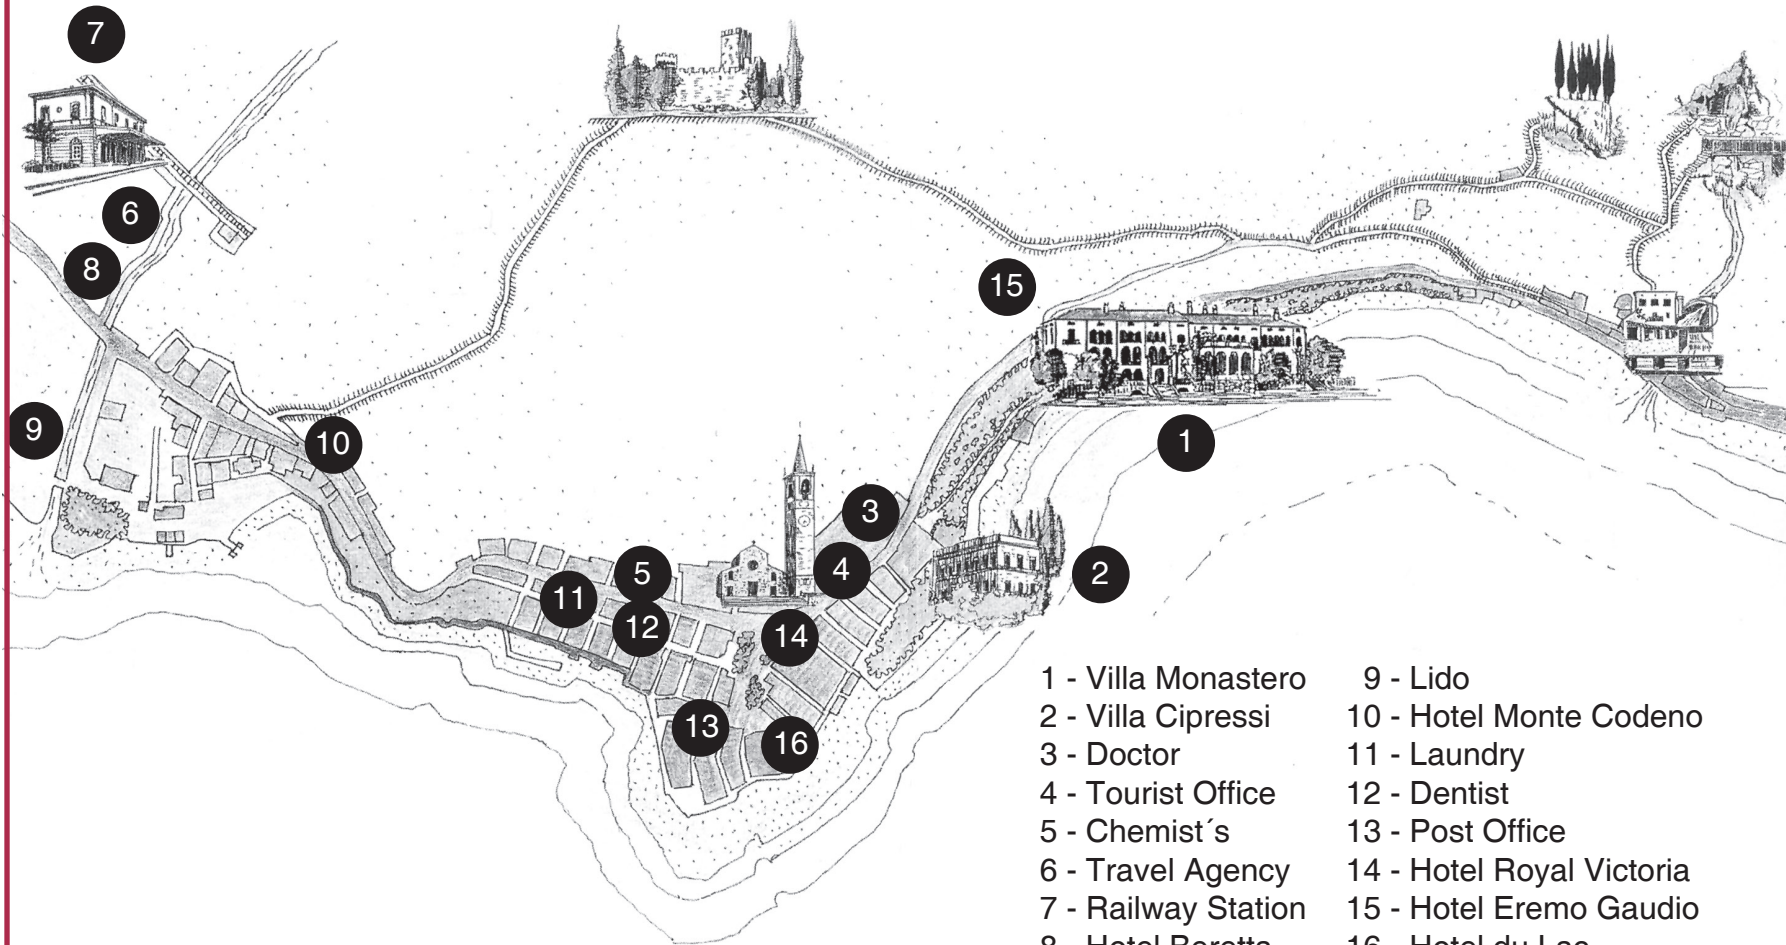

Società Italiana di Fisica

International School of Physics «Enrico Fermi»

- | | |
|---------------------|---------------------------|
| 1 - Villa Monastero | 9 - Lido |
| 2 - Villa Cipressi | 10 - Hotel Monte Codeno |
| 3 - Doctor | 11 - Laundry |
| 4 - Tourist Office | 12 - Dentist |
| 5 - Chemist's | 13 - Post Office |
| 6 - Travel Agency | 14 - Hotel Royal Victoria |
| 7 - Railway Station | 15 - Hotel Eremo Gaudio |
| 8 - Hotel Beretta | 16 - Hotel du Lac |